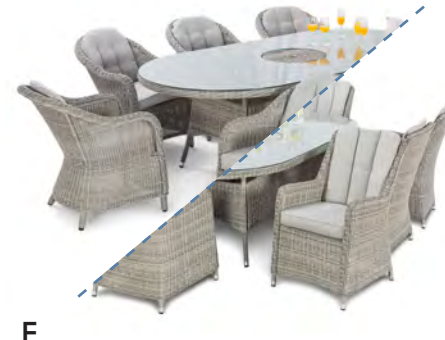

Set includes:
2 x Sunloungers
1 x Side Table

D. Oxford Daybed

Set includes:
1 x Daybed with Retractable Canvas Hood
2 x Side Tables

Ⓓ

Retractable
Hood

Ⓐ

Oxford Dining Sets

A

B

C

Oxford Bar Set

D

E

F

Oxford Casual Dining Sets

G

H

I

A Oxford 4 Seat Round Dining Set

Table - H75cm, W120cm, D120cm

Rounded Chairs - H89cm, W62cm, D74cm

Venice Chairs - H94cm, W62cm, D76cm

B Oxford 6 Seat Round Dining Set

Table - H75cm, W135cm, D135cm

Rounded Chairs - H89cm, W62cm, D74cm

Venice Chairs - H94cm, W62cm, D76cm

(Applicable both to Ice Bucket and Non-Ice Bucket table)

C Oxford 8 Seat Round Dining Set

Table - H75cm, W200cm, D100cm

Rounded Chairs - H89cm, W62cm, D74cm