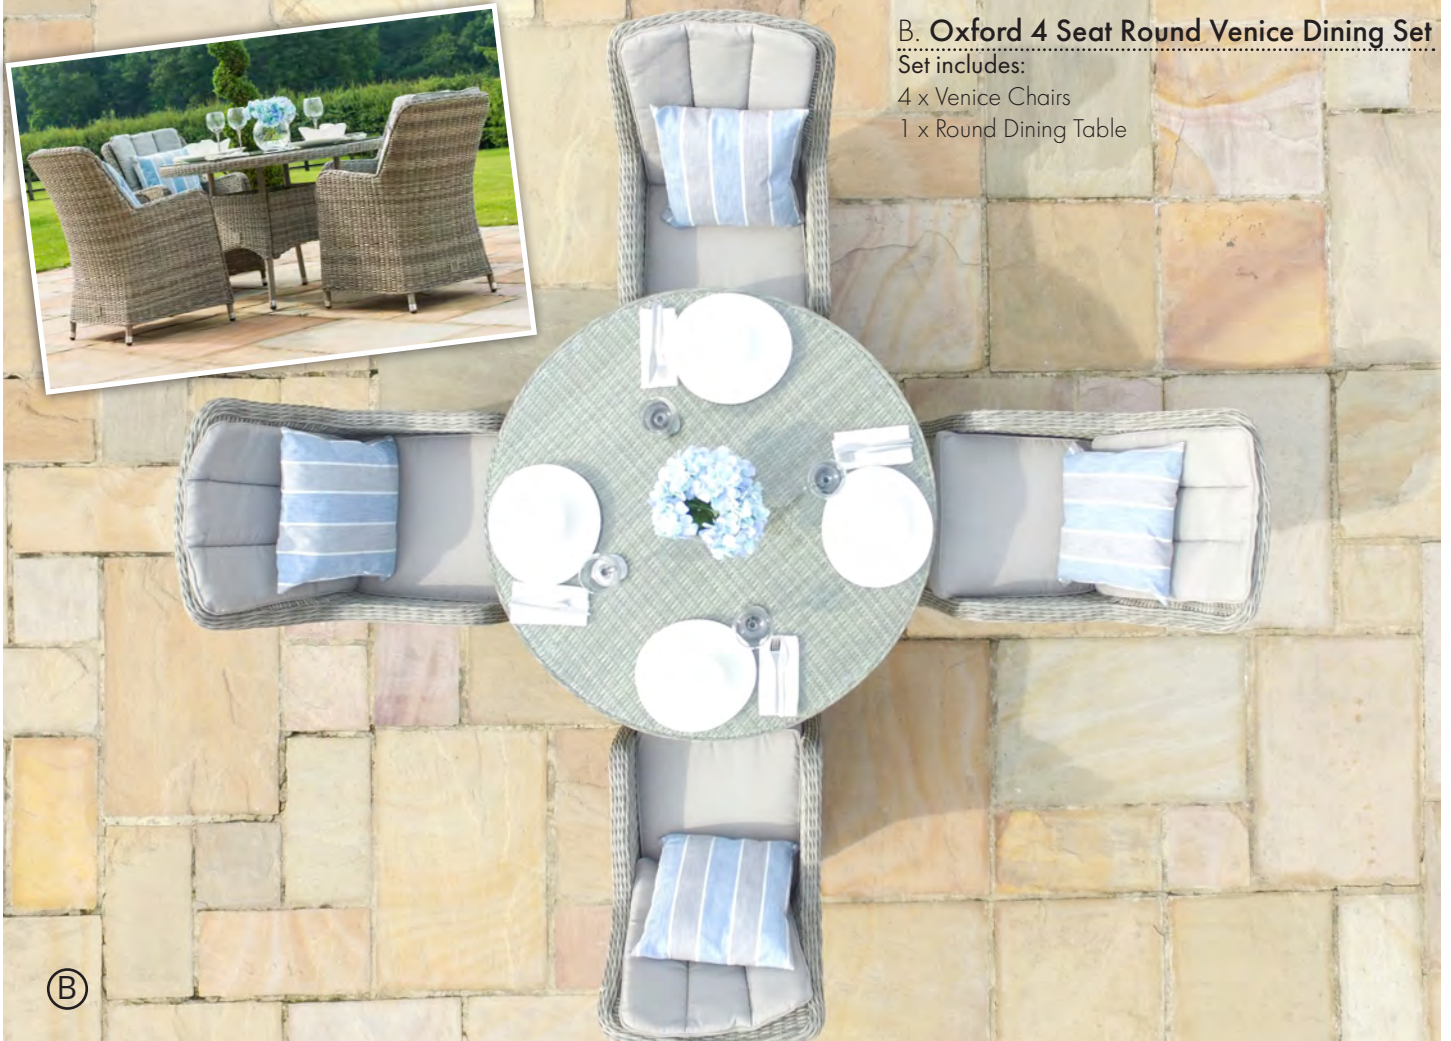

B. Oxford 4 Seat Round Venice Dining Set

Set includes:

4 x Venice Chairs

1 x Round Dining Table