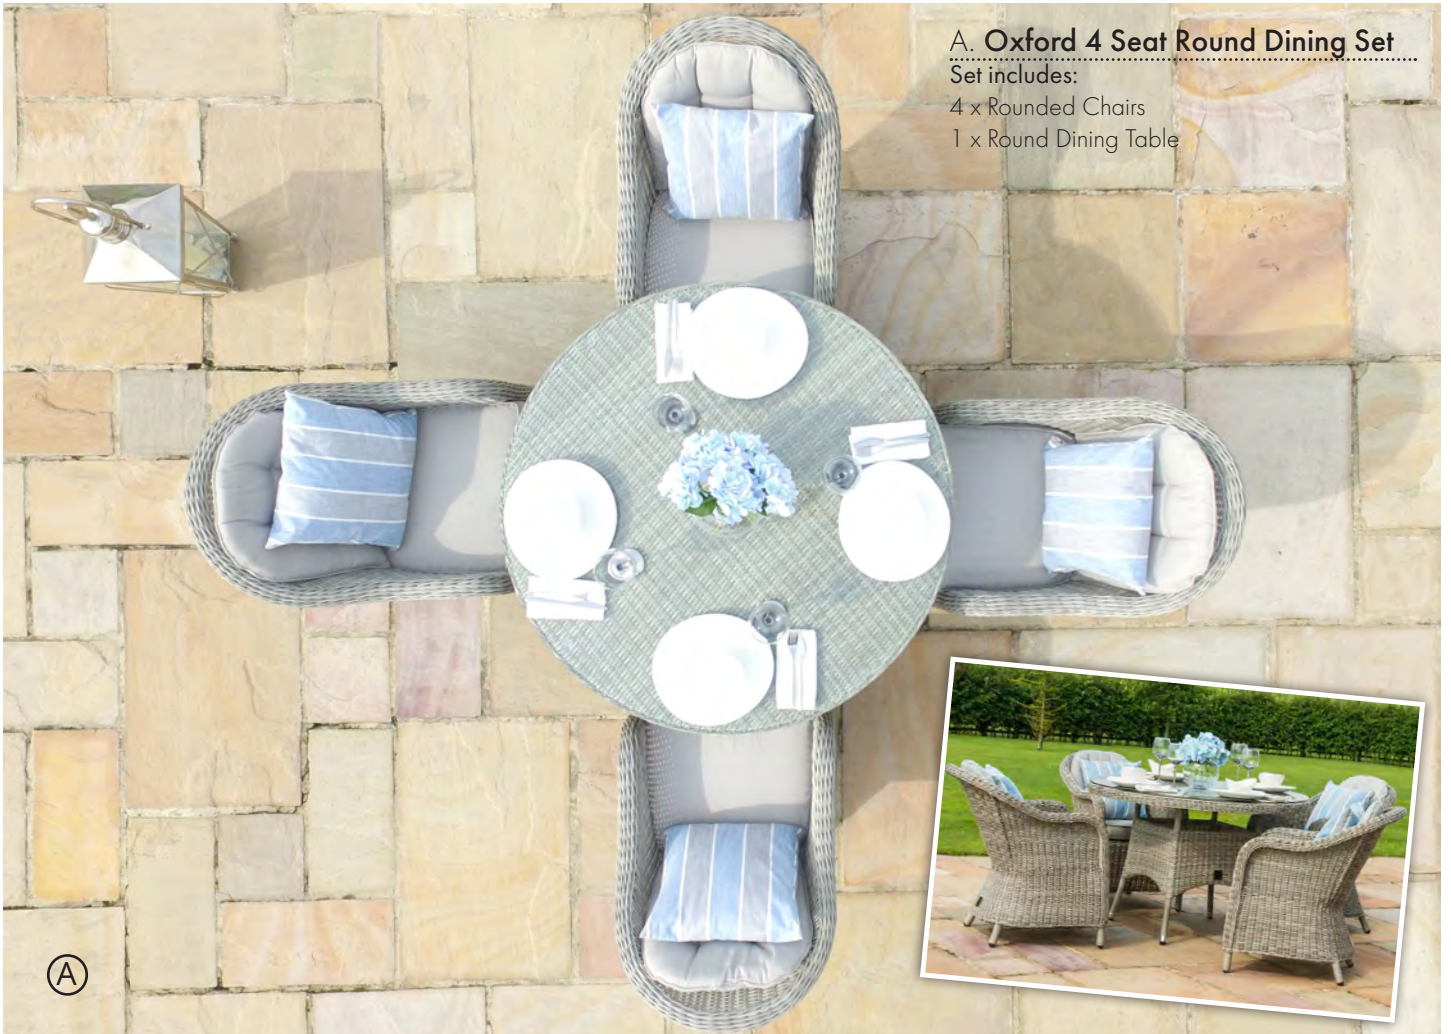

Rounded Chair

2 chair styles to choose from

Ⓑ

Ⓒ

Complete with
Ice Bucket and Lazy Susan

Ⓐ

A. Oxford 8 Seat Oval Dining Set

Set includes:
 8 x Rounded Chairs  + 
 1 x Oval Ice Bucket Dining Table
 1 x Lazy Susan
 (Standard table also available)

Ⓑ

Ⓒ

A. Oxford 4 Seat Round Dining Set

Set includes:

4 x Rounded Chairs

1 x Round Dining Table

(A)

B. Oxford 4 Seat Round Venice Dining Set

1 x Lazy Susan

(Standard table available)

(A)

(D)

D. Oxford 6 Seat Round Bar Set

Set includes:

1 x Round Bar with integrated Ice Bucket

6 x Bar Stools

Casual Dining Sets

A. Oxford Sofa Dining Set

Set includes:

- 1 x Sofa
- 1 x Height Adjustable Table with Ice Bucket
- 2 x Armchairs
- 2 x Footstools/Seats

B. Oxford Corner Dining Set

Set includes:

- 1 x Corner Sofa
- 1 x Height Adjustable Table with Ice Bucket
- 3 x Footstools/Seats
- (optional armchair available)