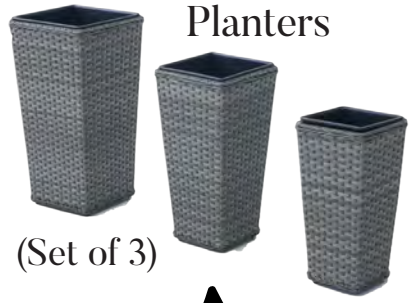

A. Victoria Small Corner Group

Set includes:

- 1 x Small Corner Sofa
- 1 x Coffee Table

B. Victoria Large Corner Group

Set includes:

- 1 x Large Corner Sofa
- 1 x Coffee Table
- 1 x Ottoman/Footstool

C. Victoria Corner Sofa Dining Set

Set includes:

- 1 x Corner Sofa
- 1 x Height Adjustable Table
- 3 x Footstools/Seats

D. Victoria Corner Bench Set

Set includes:

- 1 x Corner Sofa
- 1 x Square Height Adjustable Table
- 2 x Benches

Both sets are available with height adjustable table

Victoria Shaped Planters

(Set of 3)

New Dining Sets

4 Seat

Comfort & Style

This year we've introduced a brand new style chair to the Victoria Dining range.

The new style offers a high backed chair, perfect to support your whole body, as well as a thick base cushion for added comfort.