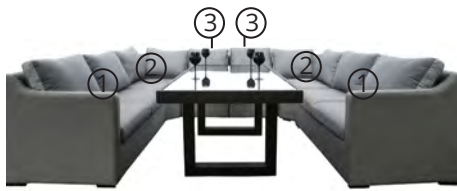

G Zen Corner Group

Sofa Piece 1 - H71cm, W147cm, D93cm
Sofa Piece 2 - H71cm, W93cm, D93cm
Table - H40cm, W70cm, D70cm

H Zen 2 Seat Sofa Set

Sofa - H71cm, W144cm, D93cm
Chairs - H71cm, W100cm, D93cm
Table - H34cm, W120cm, D62.5cm

I Zen 3 Seat Sofa Set

Sofa - H71cm, W223cm, D93cm
Chairs - H71cm, W100cm, D93cm
Table - H34cm, W120cm, D62.5cm

Outdoor Fabric Range

A

B

C

D

E

F

G

H

I

A Riva Sofa Set

Sofa - H77cm, W232cm, D92cm
Chairs - H77cm, W91cm, D92cm
Table - H30cm, W119cm, D80cm

B June Corner Group

Sofa Piece 1 - H70cm, W160cm, D88cm
Sofa Piece 2 - H70cm, W68cm, D88cm
Sofa Piece 3 - H70cm, W88cm, D88cm
Ottoman - H43cm, W88cm, D88cm