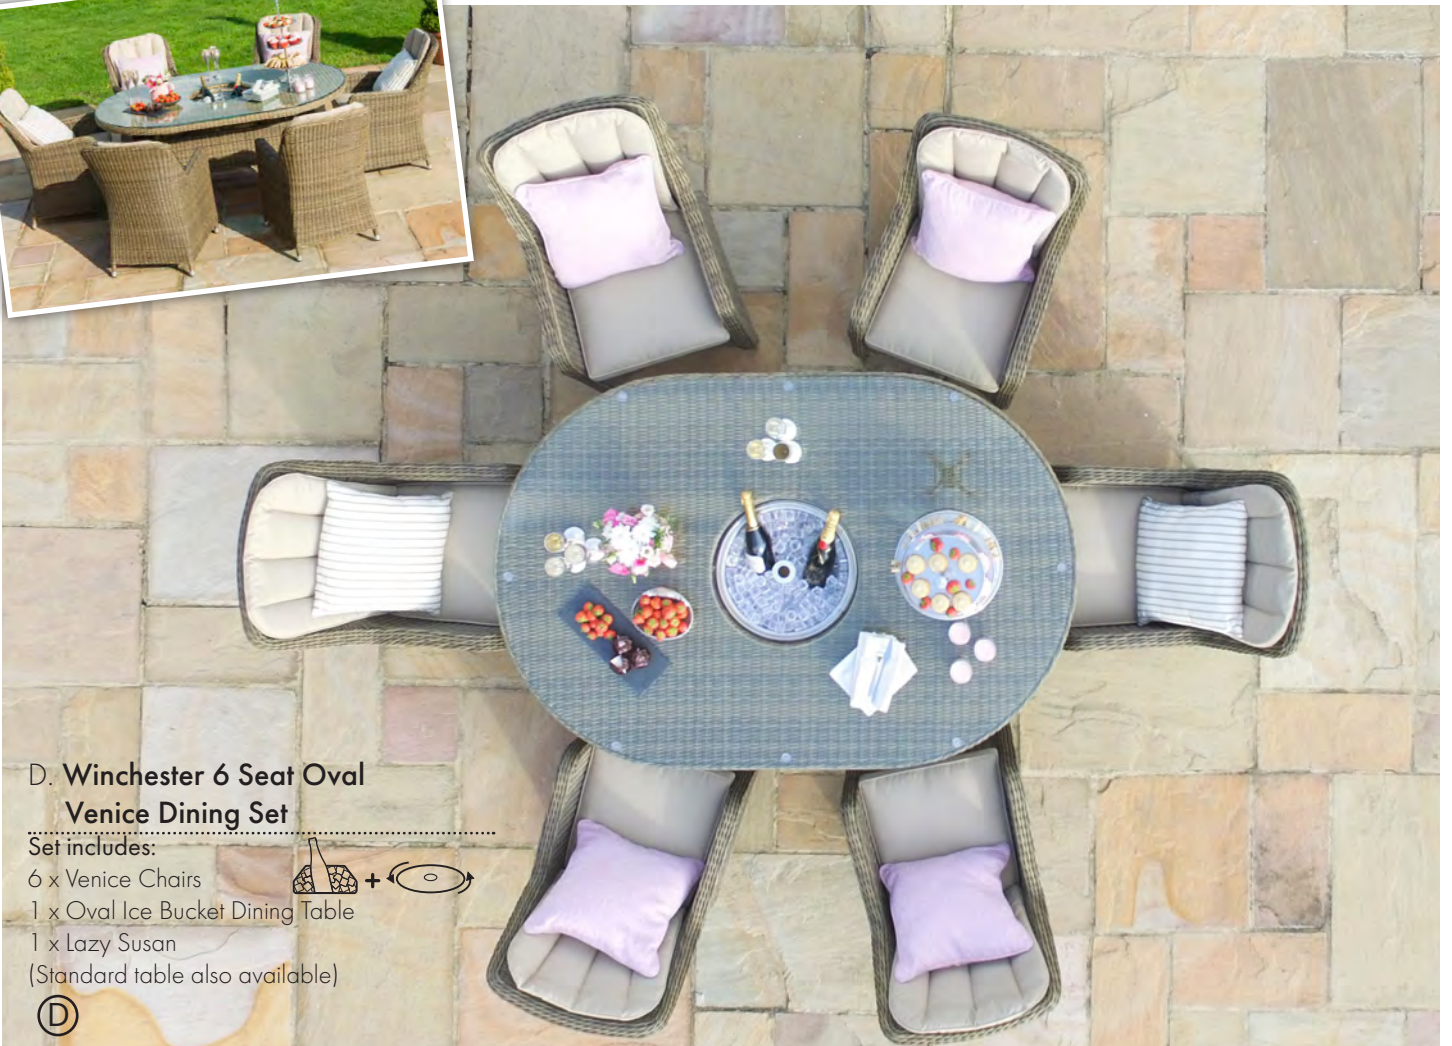

D. Winchester 6 Seat Oval Venice Dining Set

Set includes:

- 6 x Venice Chairs
- 1 x Oval Ice Bucket Dining Table
- 1 x Lazy Susan
- (Standard table also available)

Ⓓ